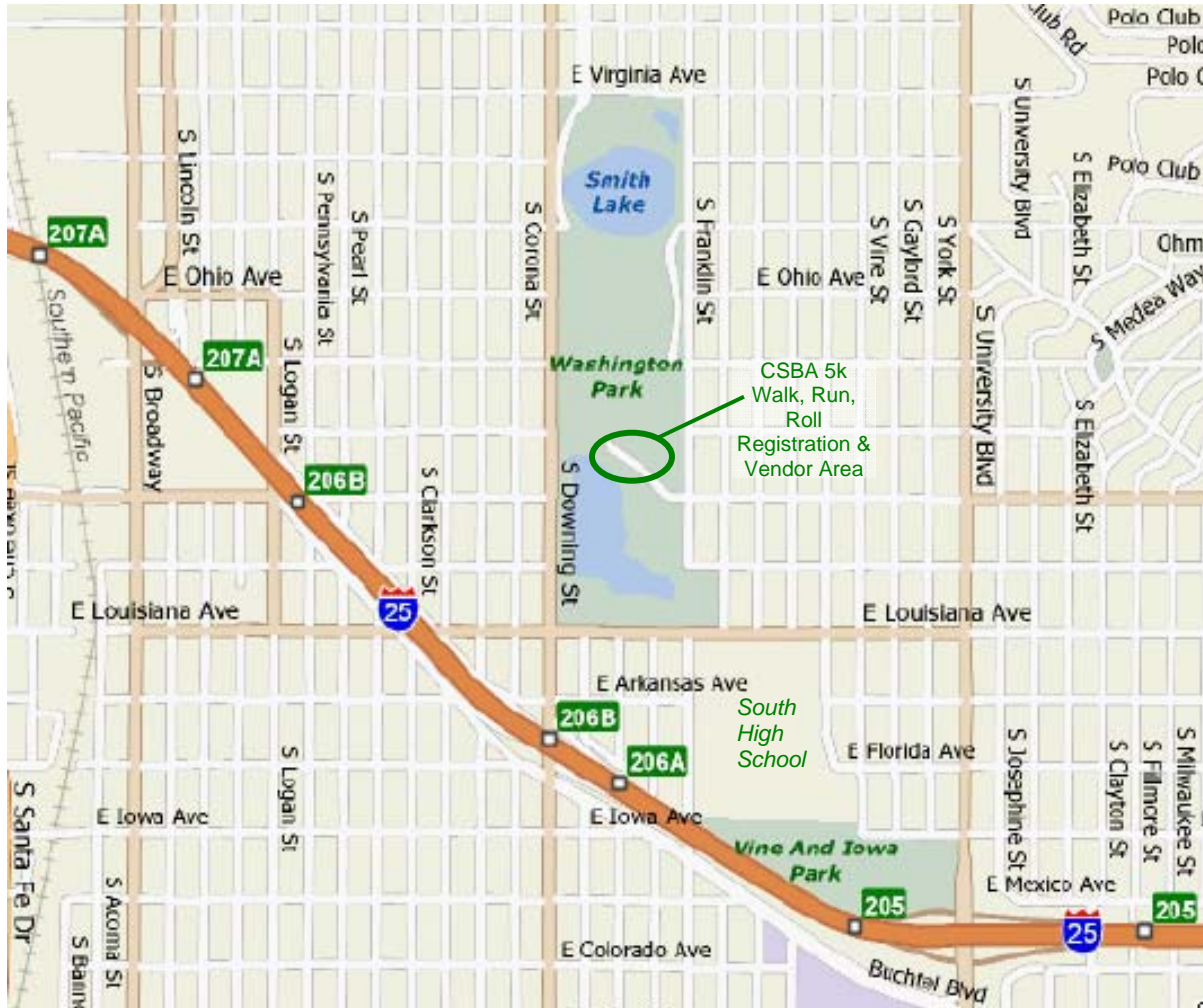

Event Parking

On the day of the CSBA 5k Walk, Run, Roll all of the Washington Park parking lots and interior streets will be closed for the event. Accessible parking is available in the parking lot at South High School. Street side parking is available along S. Downing St. and side streets in the nearby neighborhood. Public parking is not permitted on S. Franklin Street. Vehicle access to the park via the gate at E. Mississippi Ave and S. Franklin Street is limited to vendor unloading only. All vehicles shall be moved from the event area by 8:30am.

Driving Directions

From North of Denver:

Take I-25 South to the Washington Emerson Exit. As you exit the highway you will be on Buchtel Blvd with the Louisiana Pearl Light Rail station on your left. Turn left on to E. Louisiana Ave, just past the Light Rail station, and cross over I-25. Continue on E. Louisiana Ave. To access street parking make a left turn on to S. Downing St. from E. Louisiana Ave. To access lot parking turn right on to S. Franklin St. from E. Louisiana Ave. and a left turn into the South High School parking lot.

From South of Denver:

Take I-25 North to the Downing St exit, and at the top of the exit ramp make a right turn. Continue straight on S. Downing St. to E. Louisiana Ave. To access street parking continue on S. Downing St. To access lot parking turn right on to S. Franklin St. from E. Louisiana Ave. and a left turn into the South High School parking lot.